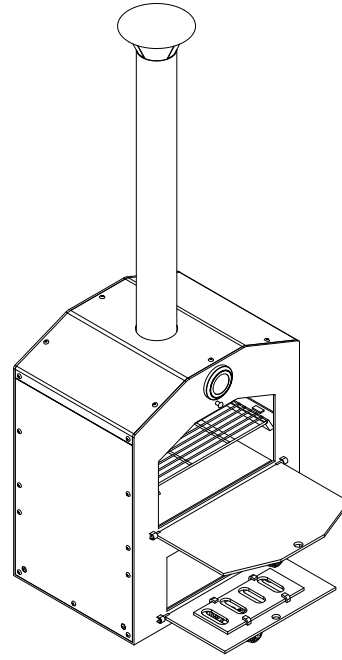

POCO PIZZA OVEN

SPEC SHEET

ISOMETRIC VIEW

FRONT VIEW

RIGHT SIDE VIEW

NOTES:

1. SCALE: 3/4" = 1'-0"
2. REVISION: 10/2009