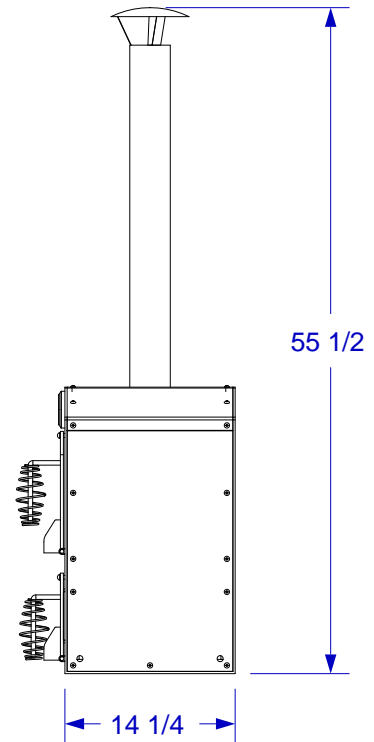

POCO PIZZA OVEN

SPEC SHEET

ISOMETRIC VIEW

FRONT VIEW

RIGHT SIDE VIEW

NOTES:

1. SCALE: 3/4" = 1'-0"
2. REVISION: 10/2009