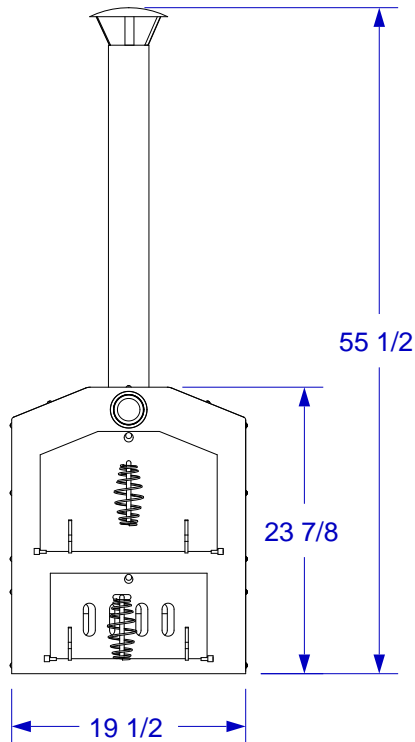

POCO PIZZA OVEN

SPEC SHEET

ISOMETRIC VIEW

FRONT VIEW

RIGHT SIDE VIEW

NOTES:

1. SCALE: 3/4" = 1'-0"
2. REVISION: 10/2009